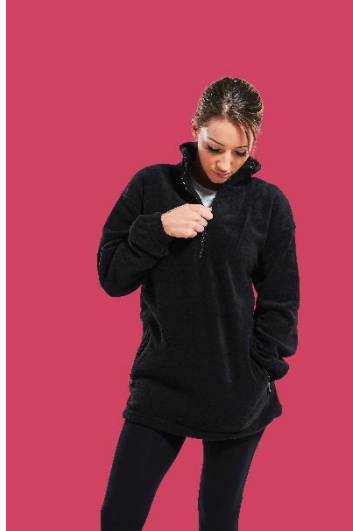

STYLE : RK30
POLAWARE ¼ ZIP NECK FLEECE

Pill resistant

Unlined

Elasticated cuffs

Black YKK zips

Two zipped pockets

Open hem with drawcord and toggle

Colours : Black, Navy